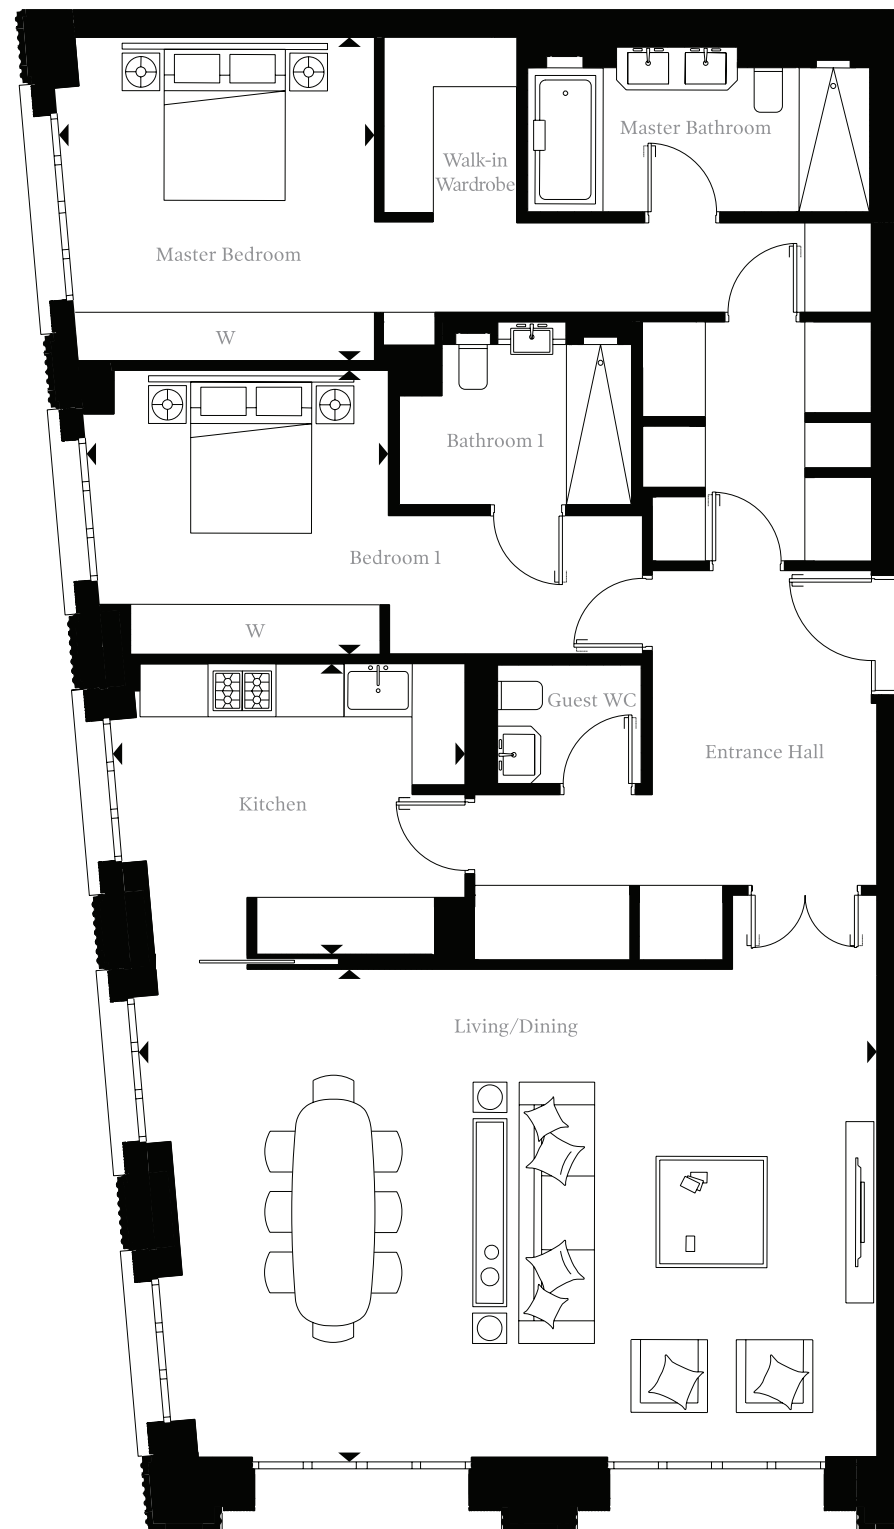

Clarges Mayfair
2 bedroom apartment

GIA - 187 sq m / 2013 sq ft

Living/Dining
Kitchen
Master Bedroom
Bedroom 1

Width	Length
9.8m / 32' 2"	6.5m / 21' 4"
4.7m / 15' 5"	3.8m / 12' 6"
4.1m / 13' 5"	4.3m / 14' 1"
4.0m / 13' 1"	3.8m / 12' 6"

All measurements, areas and layouts contained in this plan are given as a guide only and are not to be relied upon as precise. The apartment shown is subject to design development and therefore may vary from time to time.

Apartment 2.03, Second Floor